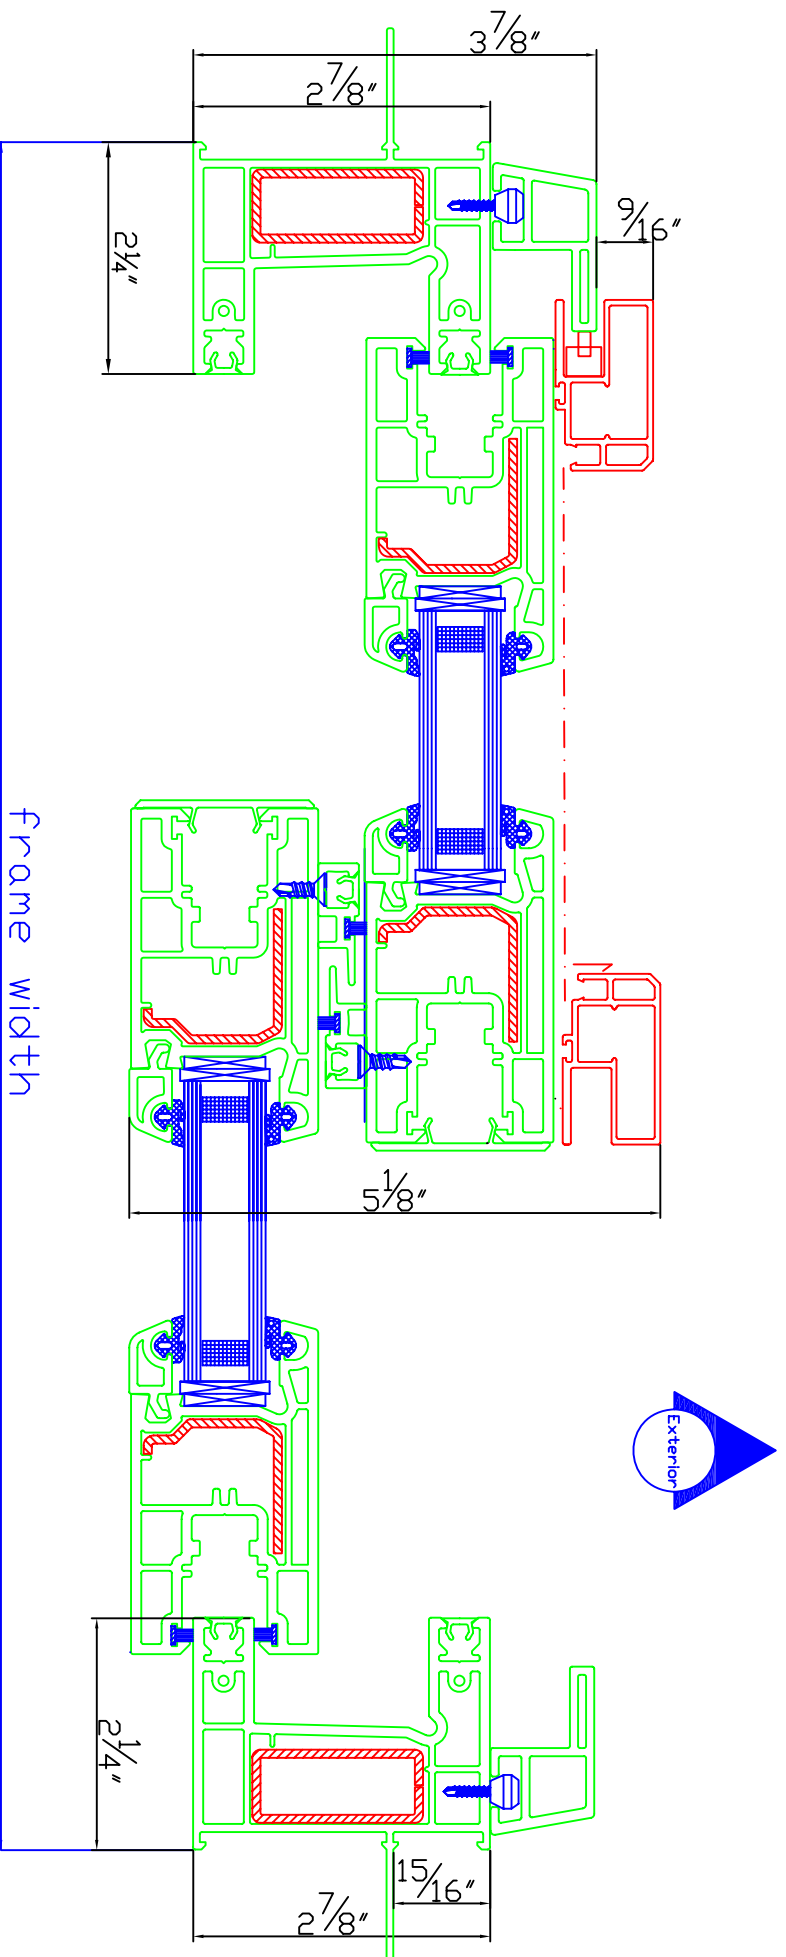

Series

Omni PVC

Product Type

73D100 Two Track Sliding Door (XO, OX, XX) - standard threshold jamb detail

Bede
Windows & Doors

Scale = 1/2 actual size when printed 8 1/2 x 11

*Actual dimensions may vary depending on printer

Bede reserves the right to change product details without notice to improve performance.
Before relying on product drawings, you may want to verify that you are viewing current details

Updated: 11-20-09