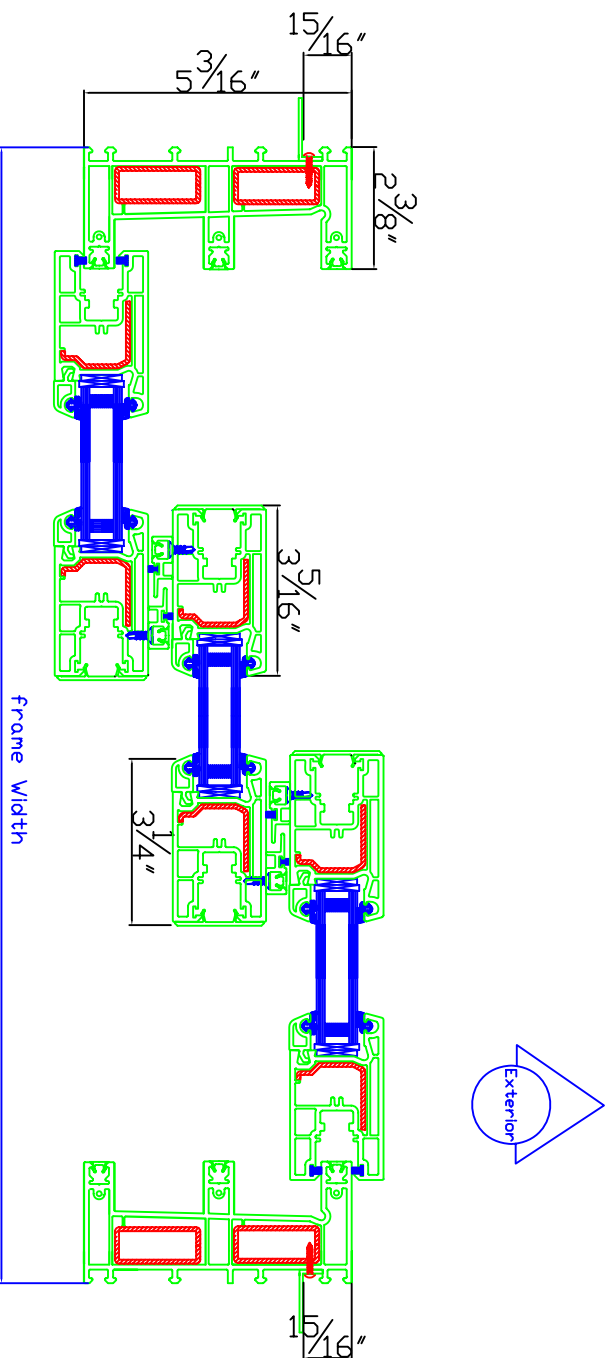

Series

Omni PVC

Product Type

XXO Multi Track Sliding Door - jamb detail

(6 panels maximum: OXXXXO configuration)

Bede reserves the right to change product details without notice to improve performance. Before relying on product drawings, you may want to verify that you are viewing current details

Scale = 1/4 actual size when printed 8 1/2 x 11

** Actual dimensions may vary depending on printer

Updated: 11-20-09