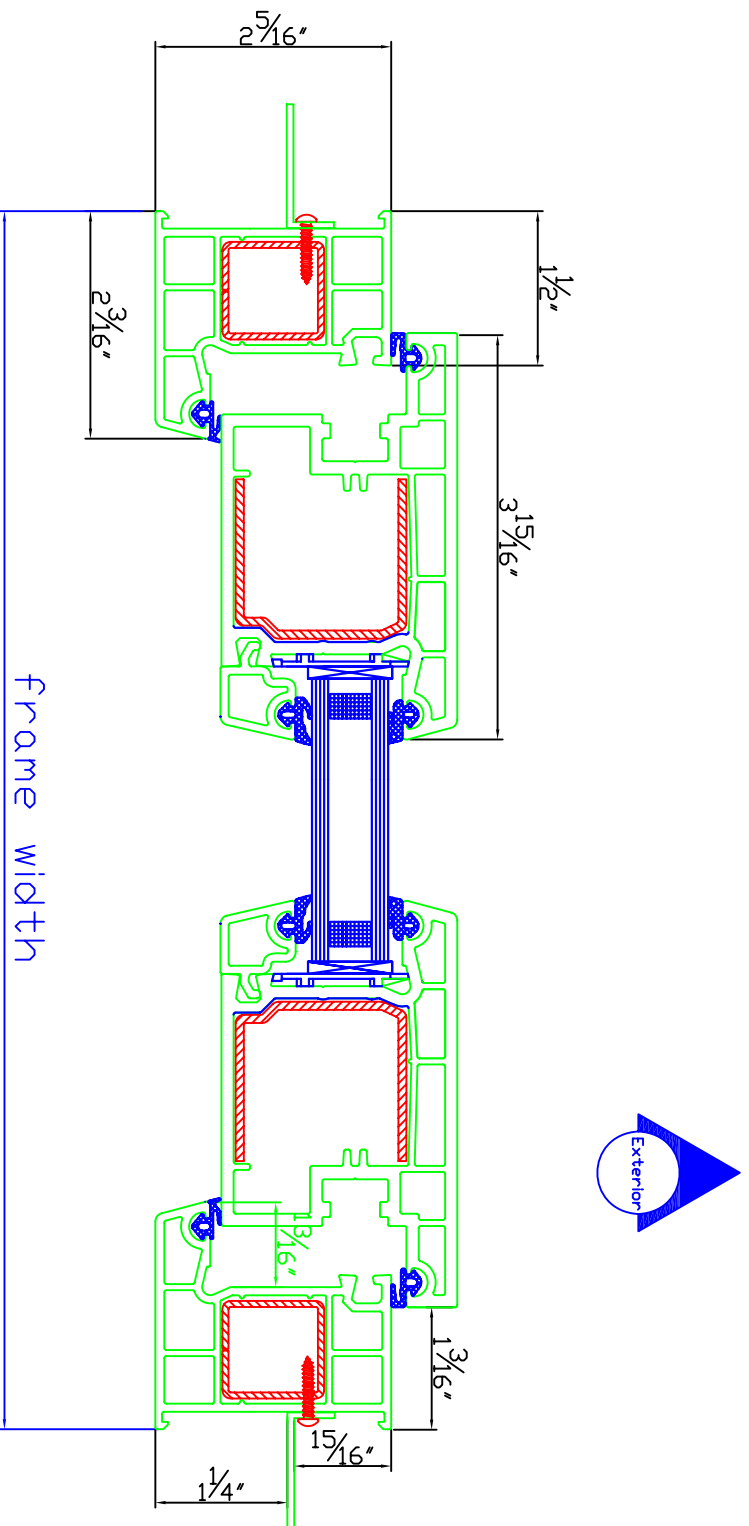

Series

Omni PVC

Product Type

FD Out Folding Door low threshold - jamb detail

Bede
Windows & Doors

Scale = 1/2 actual size when printed 8 1/2 x 11

*Actual dimensions may vary depending on printer

Bede reserves the right to change product details without notice to improve performance.
Before relying on product drawings, you may want to verify that you are viewing current details