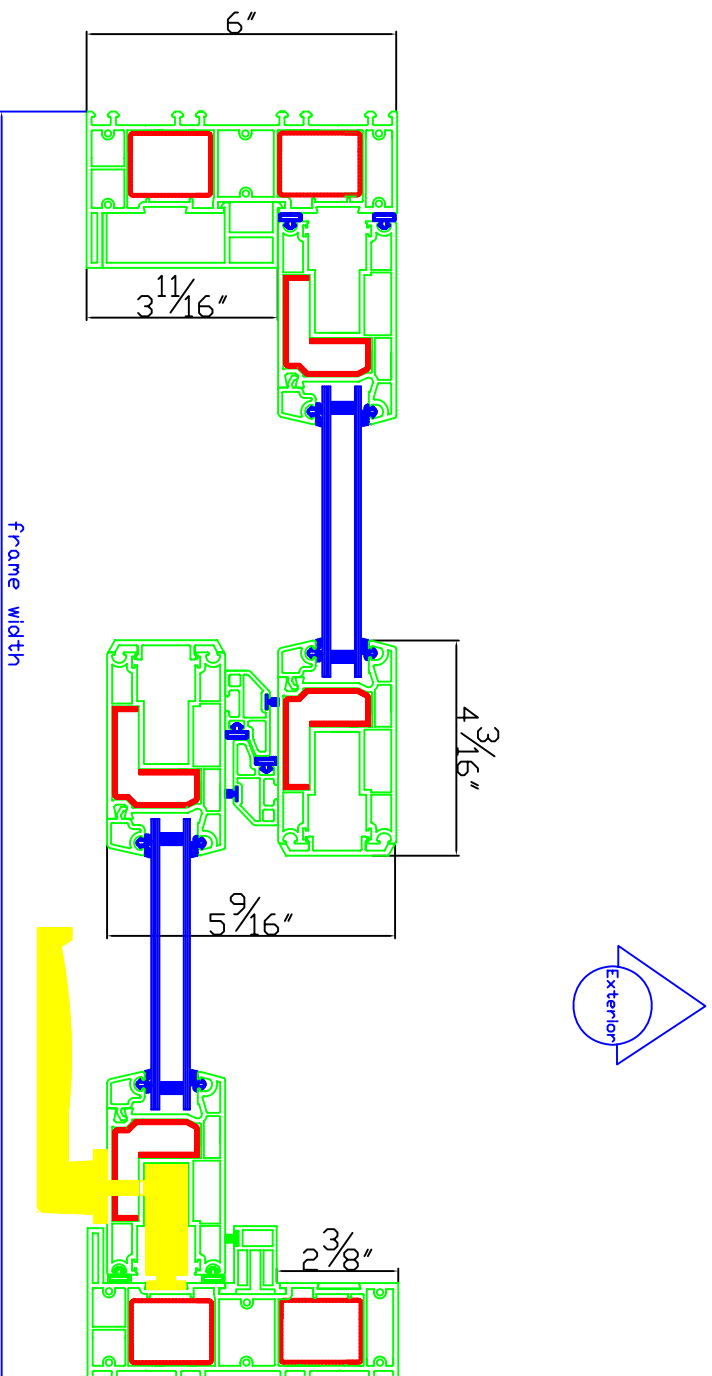

Series

Fortis Aluminum

Product Type

Two Track Lift & Glide Door - jamb detail

Bede
Windows & Doors

Bede reserves the right to change product details without notice to improve performance.
Before relying on product drawings, you may want to verify that you are viewing current details

Scale = 1/4 actual size when printed 8 1/2 x 11

**Actual dimensions may vary depending on printer

Scale 0" 1" 2"
|-----|-----|

Updated: 11-20-09