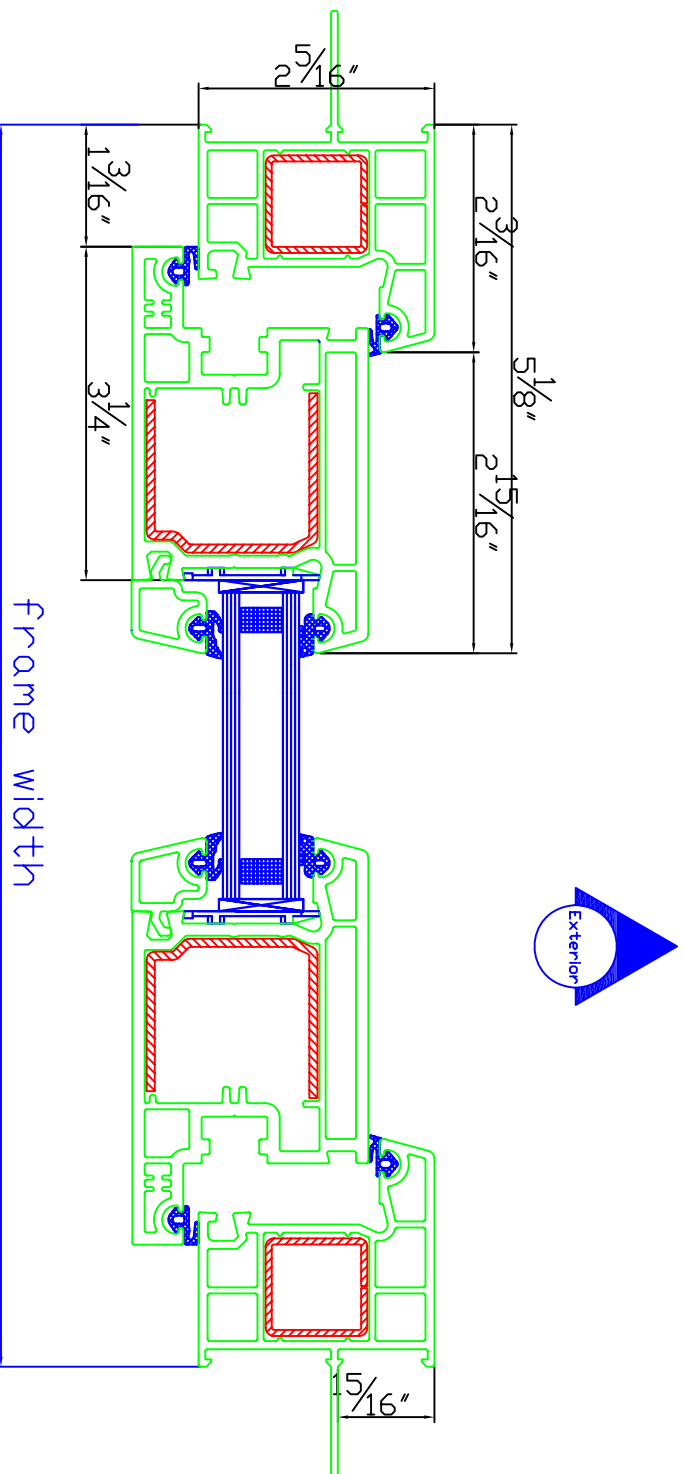

Series

Omni PVC

Product Type

FD In Folding Door low threshold - jamb detail

Bede
Windows & Doors

Scale = 1/2 actual size when printed 8 1/2 x 11

*Actual dimensions may vary depending on printer

Bede reserves the right to change product details without notice to improve performance.
Before relying on product drawings, you may want to verify that you are viewing current details