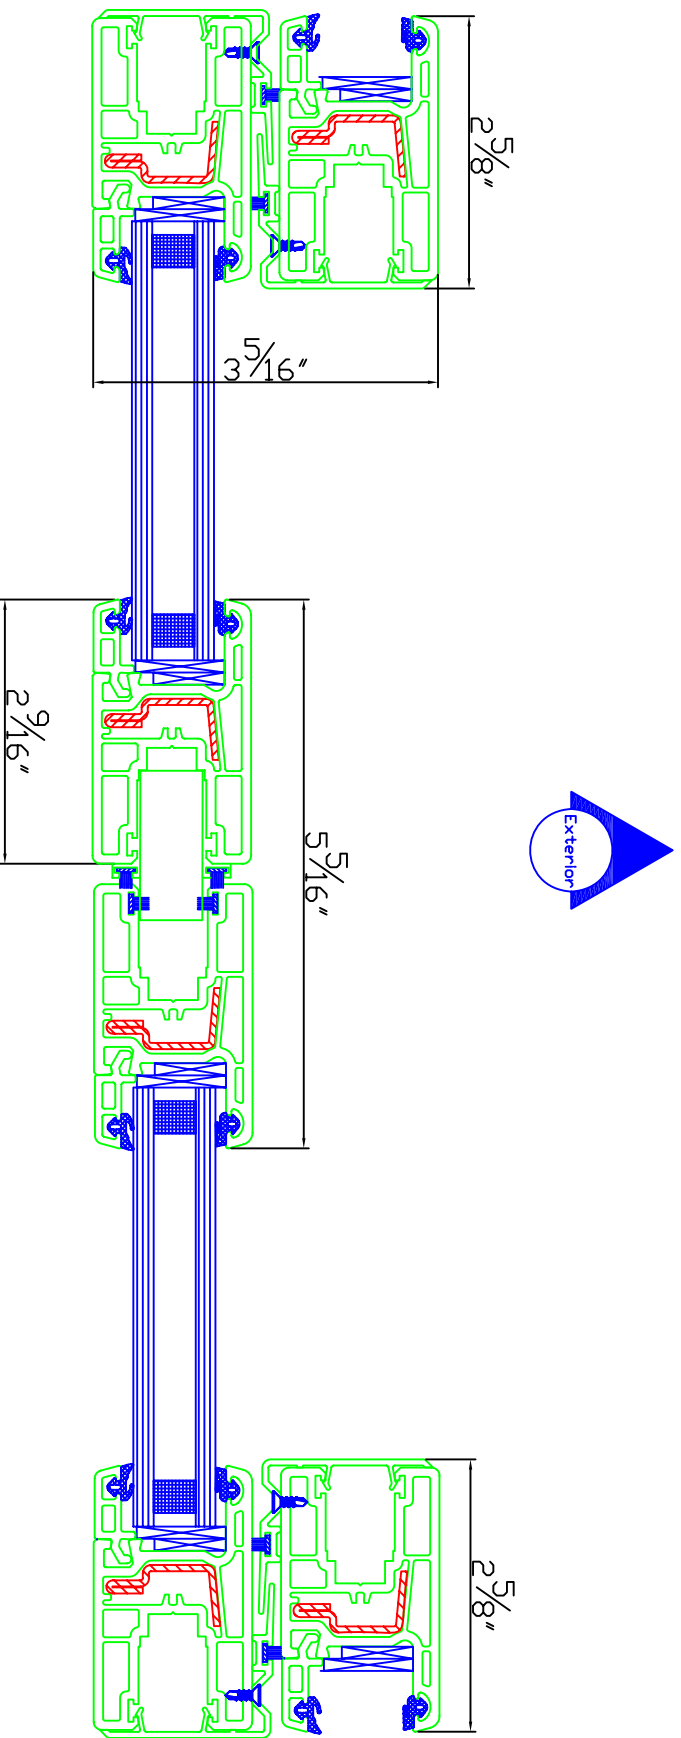

Series

Omni PVC

Product Type

OXXO Horizontal Sliding Window - meeting stile detail

Bede
Windows & Doors

Scale = 1/2 actual size when printed 8 1/2 x 11

*Actual dimensions may vary depending on printer

Scale | 0" | 1" |

Bede reserves the right to change product details without notice to improve performance.
Before relying on product drawings, you may want to verify that you are viewing current details

Updated: 11-20-09