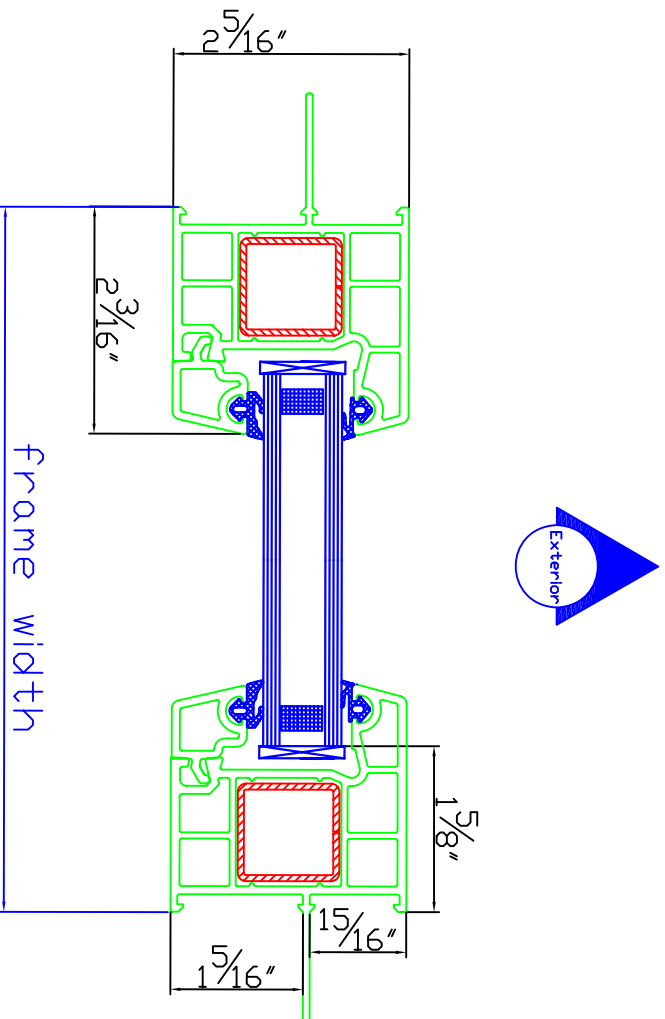

Series

Omni PVC

Product Type

P200 Fixed Window - jamb detail

Bede
Windows & Doors

Scale = 1/2 actual size when printed 8 1/2 x 11

**Actual dimensions may vary depending on printer

Scale

0" 1"

Bede reserves the right to change product details without notice to improve performance.
Before relying on product drawings, you may want to verify that you are viewing current details

Updated: 11-20-09