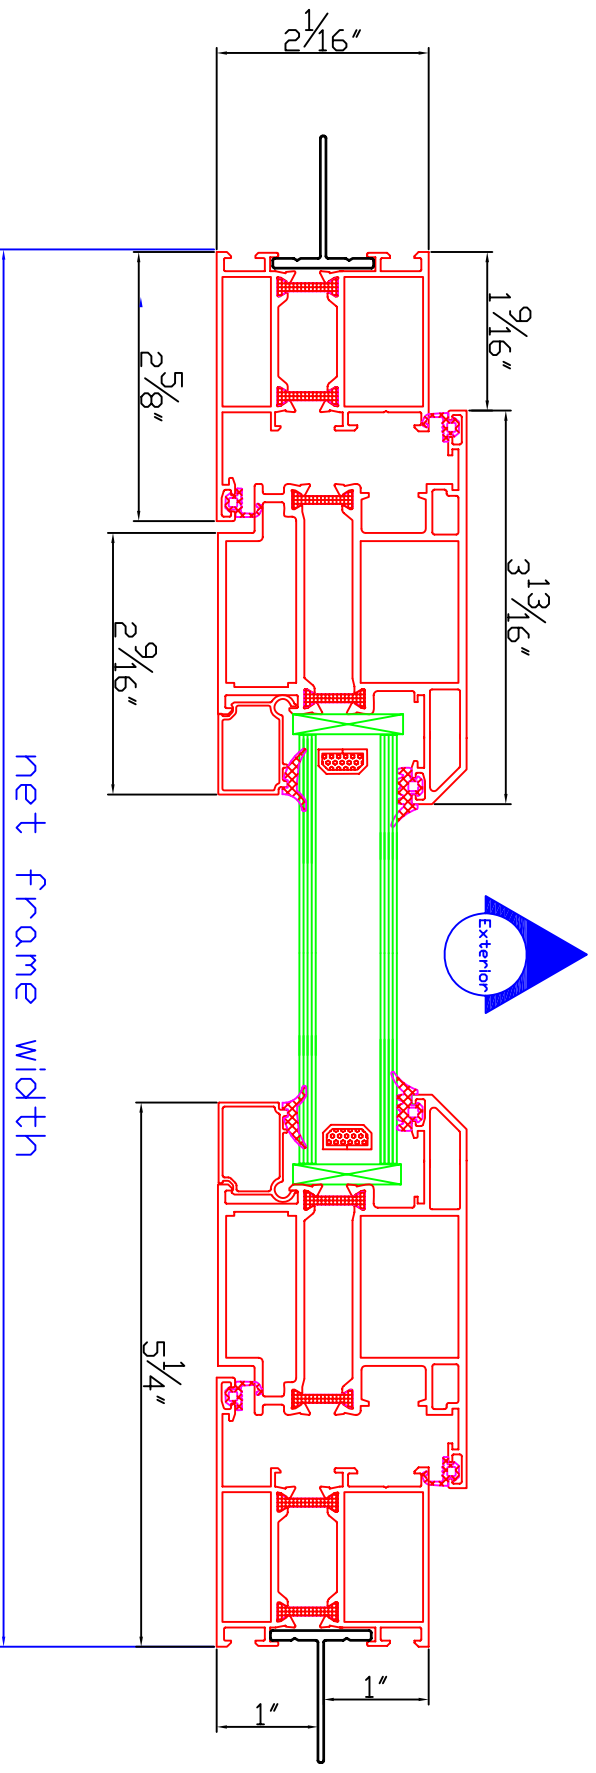

Series

Fortis Aluminum

Product Type

58D100 Out Swing Door - 471 threshold option - limited water seal jamb detail

Scale = 1/2 actual size when printed 8 1/2 x 11

*Actual dimensions may vary depending on printer

Bede reserves the right to change product details without notice to improve performance. Before relying on product drawings, you may want to verify that you are viewing current details

Updated: 11-20-09