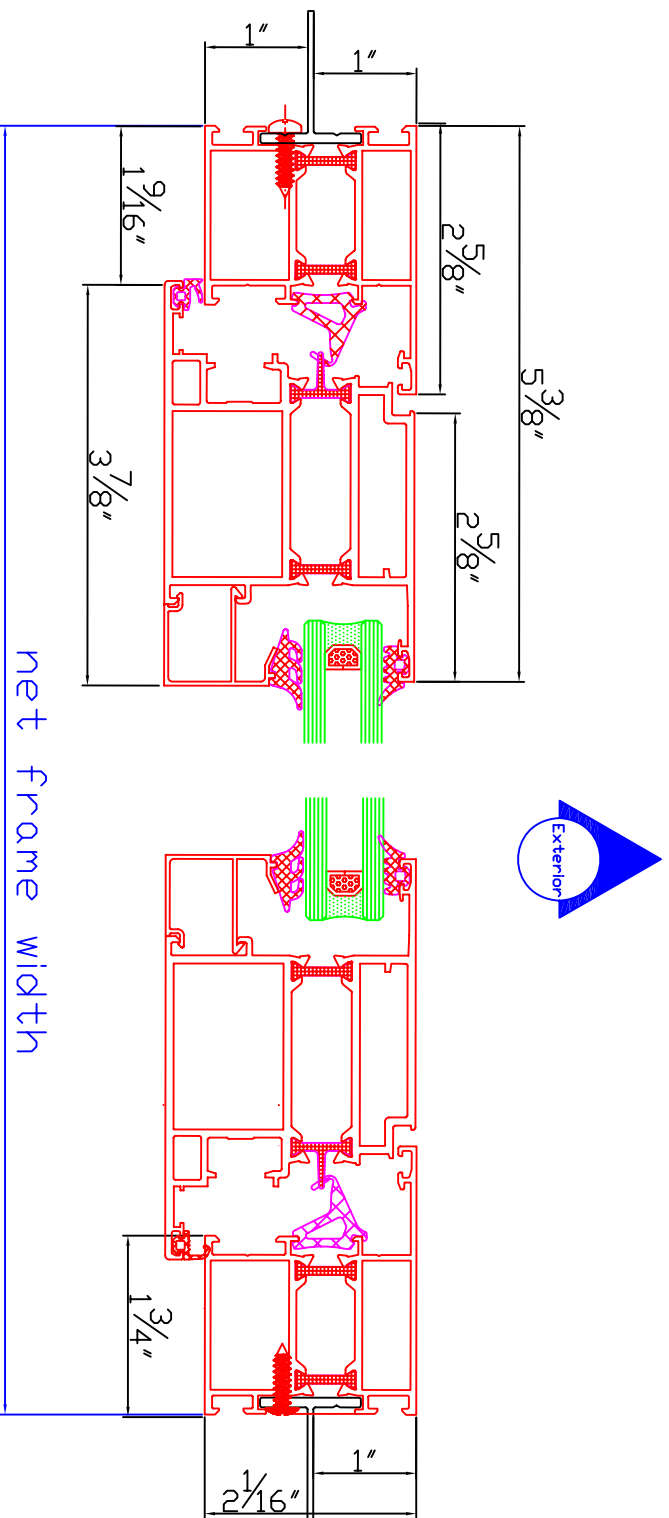

Series

Fortis Aluminum

Product Type

FD Inward Folding Door - jamb detail

Bede
Windows & Doors

Scale = 1/2 actual size when printed 8 1/2 x 11

*Actual dimensions may vary depending on printer

Bede reserves the right to change product details without notice to improve performance.
Before relying on product drawings, you may want to verify that you are viewing current details