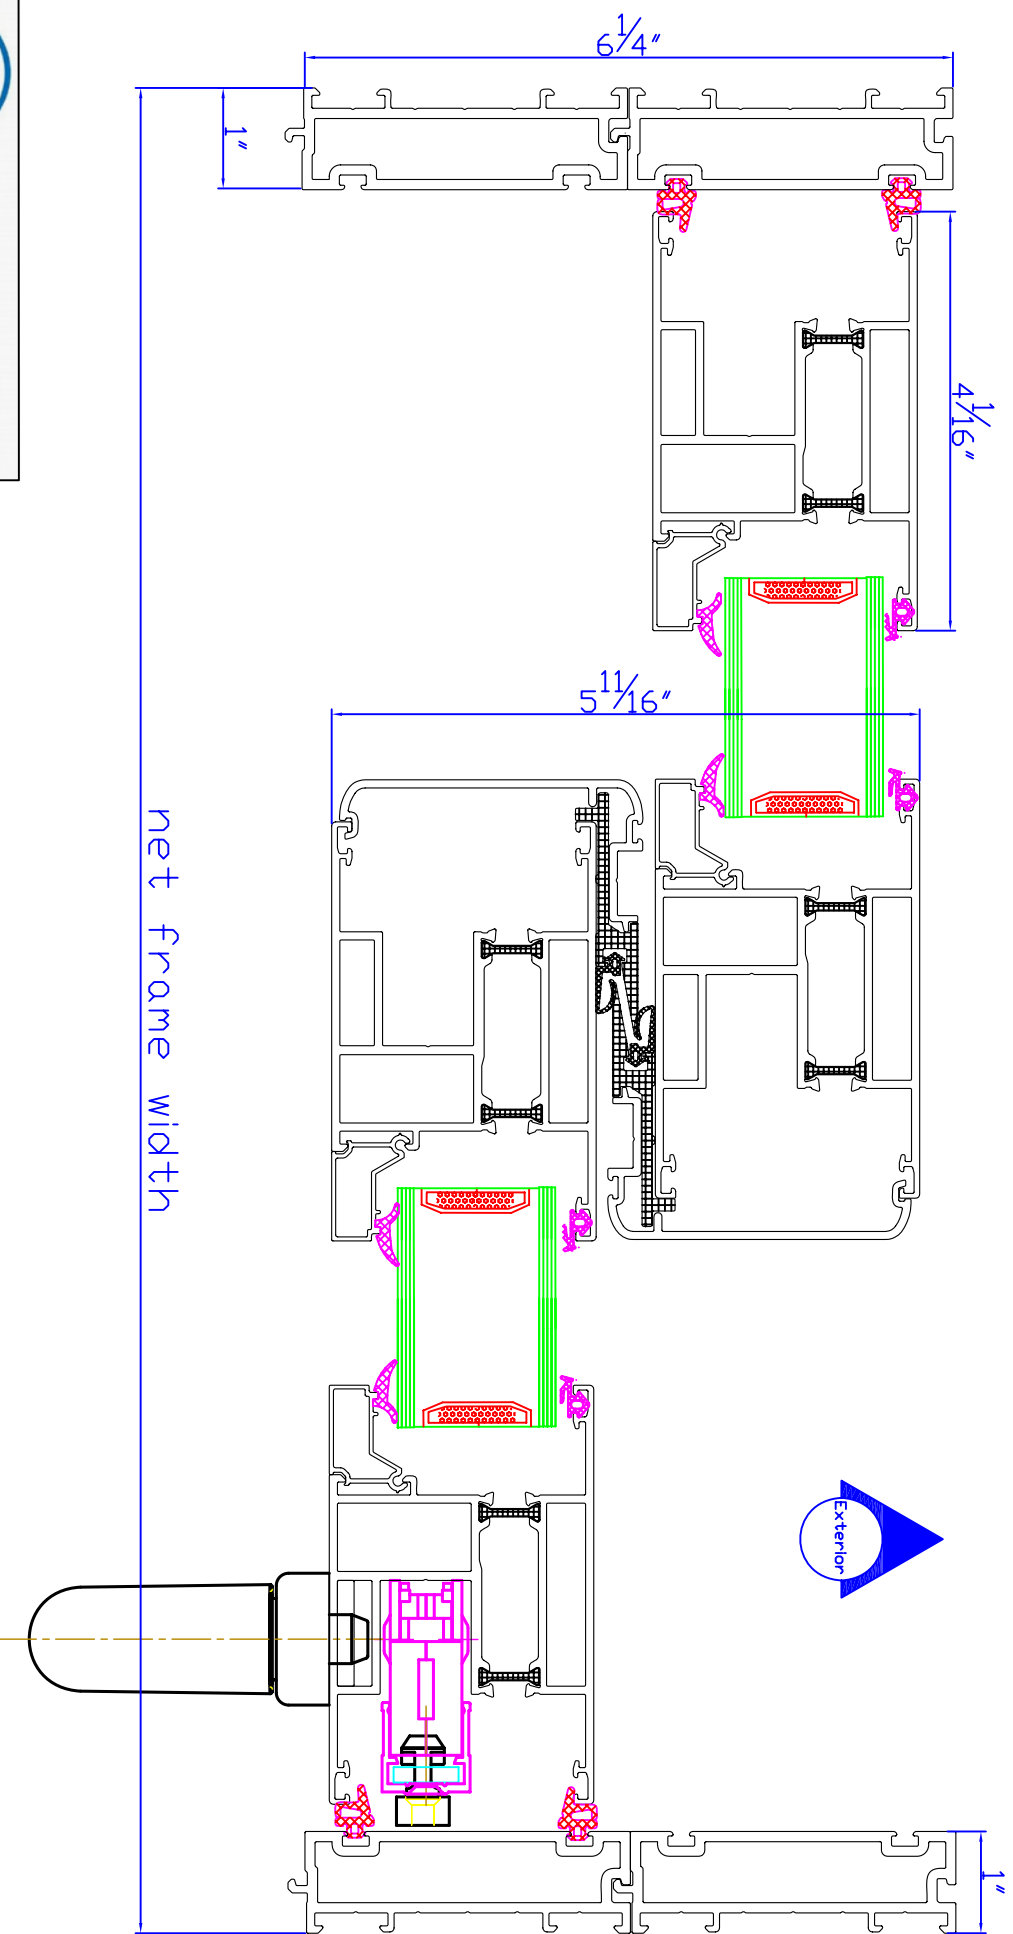

Series

Fortis Aluminum

Product Type

LG Lift-Glide Door XO - jamb detail

Bede
Windows & Doors

Scale = 1/2 actual size when printed 8 1/2 x 11

**Actual dimensions may vary depending on printer

Bede reserves the right to change product details without notice to improve performance.
Before relying on product drawings, you may want to verify that you are viewing current details