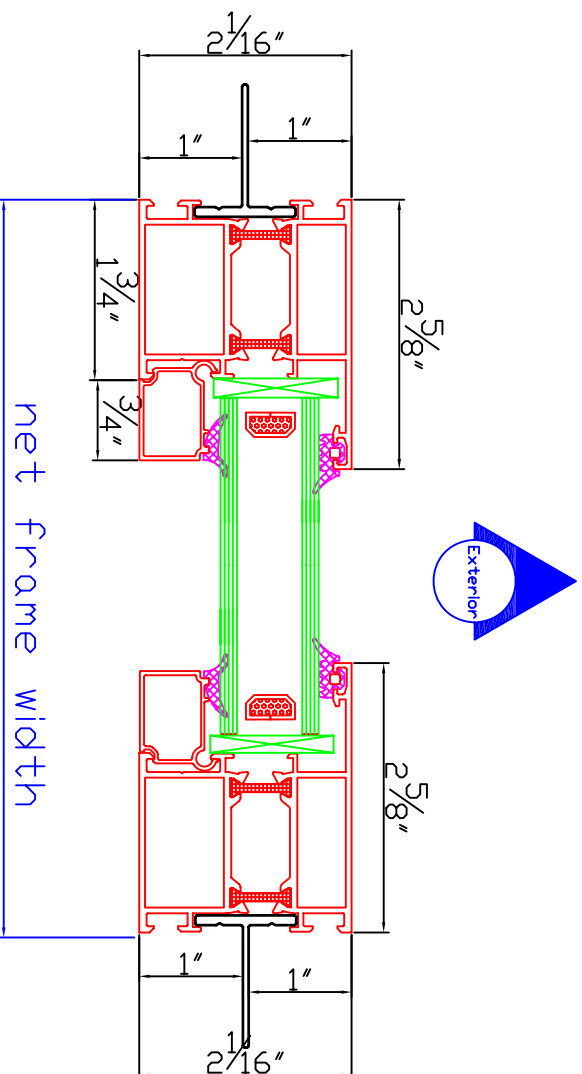

Series

Fortis Aluminum

Product Type

P200 Fixed Window - jamb detail

Bede
Windows & Doors

Scale = 1/2 actual size when printed 8 1/2 x 11

** Actual dimensions may vary depending on printer

Scale

0" 1"

Bede reserves the right to change product details without notice to improve performance.
Before relying on product drawings, you may want to verify that you are viewing current details

Updated: 11-20-09