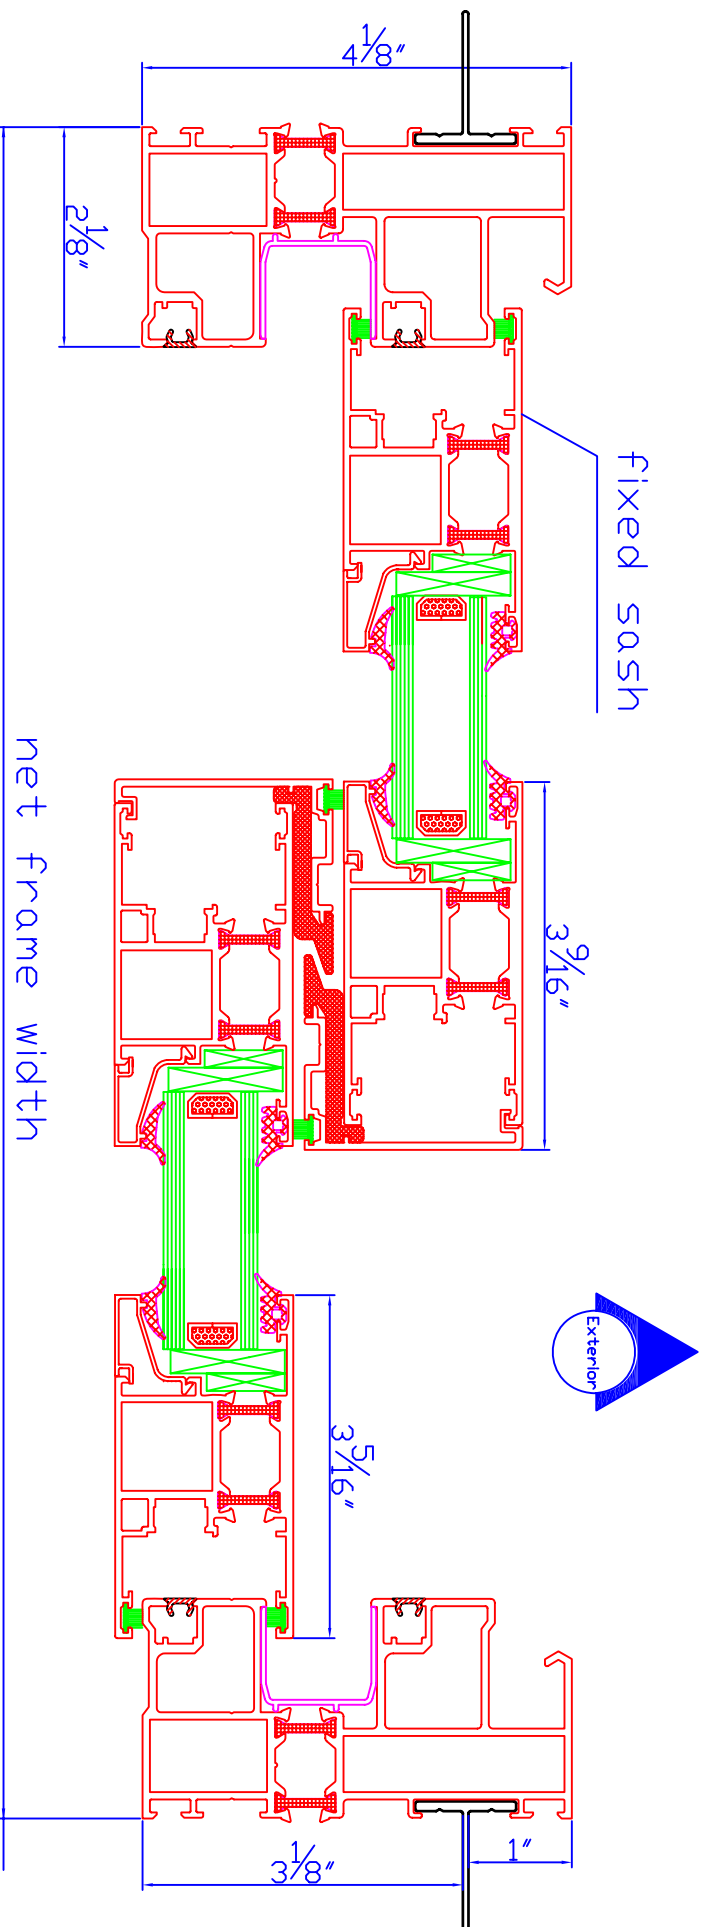

Series

Fortis Aluminum

Product Type

73D100 Two Track Sliding Door (XO)
jamb detail

Scale = 1/2 actual size when printed 8 1/2 x 11

*Actual dimensions may vary depending on printer

Bede reserves the right to change product details without notice to improve performance.
Before relying on product drawings, you may want to verify that you are viewing current details